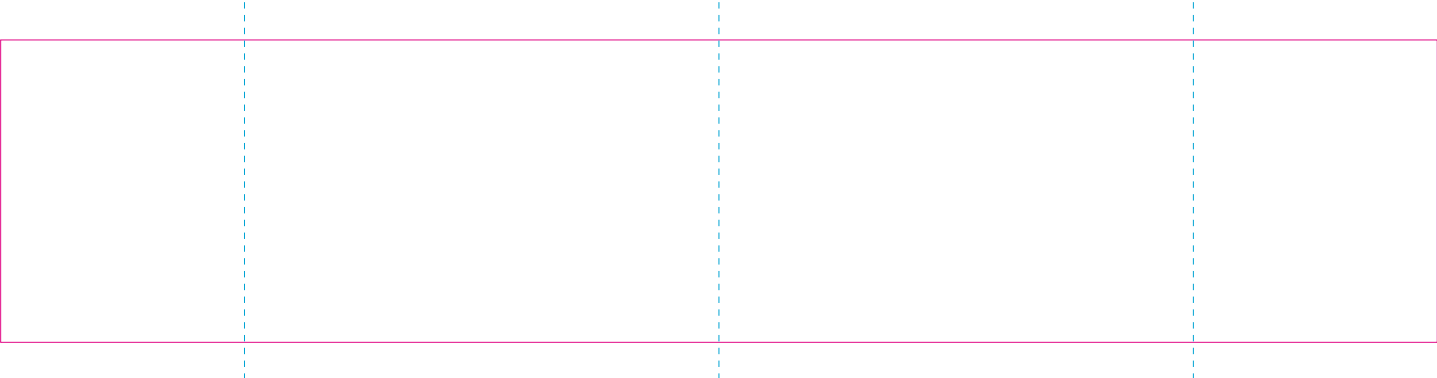

ER 1, RS

With rotary screen printing technology the product can only be printed on the opposite side of the handle, please do not position the design on the right or left handed side.

ER 2

- Edge of graphics
- - - centerlines

le format: vector
colours: in one color
formats: PDF, EPS, AI, CDR

The pink outline the maximum size of graphic visible on the product.
The blue dash line indicates the center line of the left, right and middle side of object.