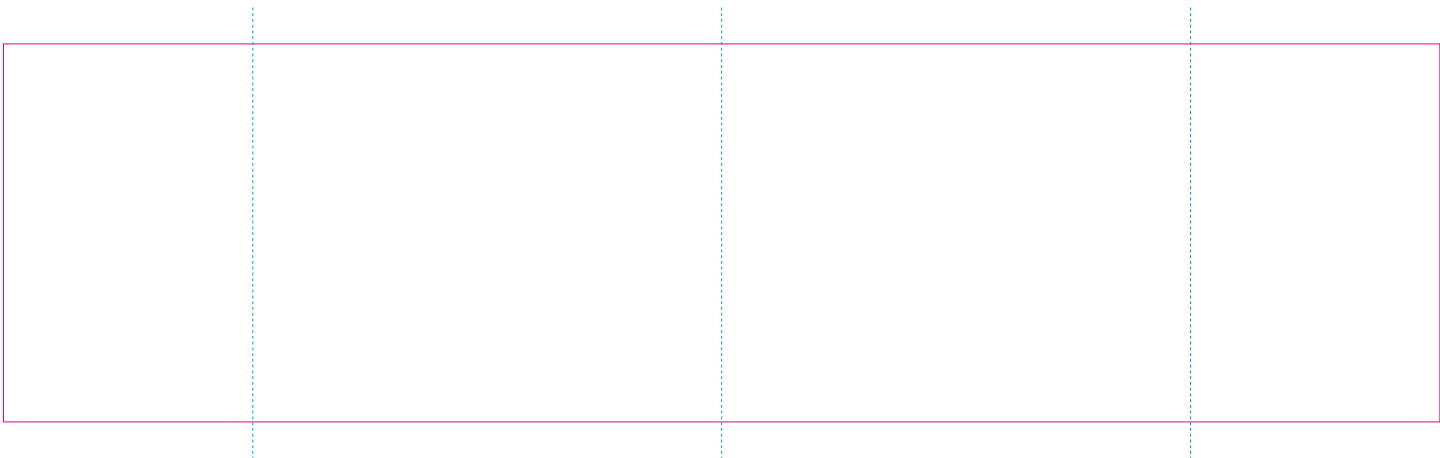

# RS

With rotary screen printing technology the product can only be printed on the opposite side of the handle, please do not position the design on the right or left handed side.

# C

— Edge of graphics

- - - centerlines

resolution: min. 300 DPI

colours: CMYK

formats: TIFF, PDF, EPS, AI, CDR

The pink outline the maximum size of graphic visible on the product.

The blue dash line indicates the center line of the left, right and middle side of object.