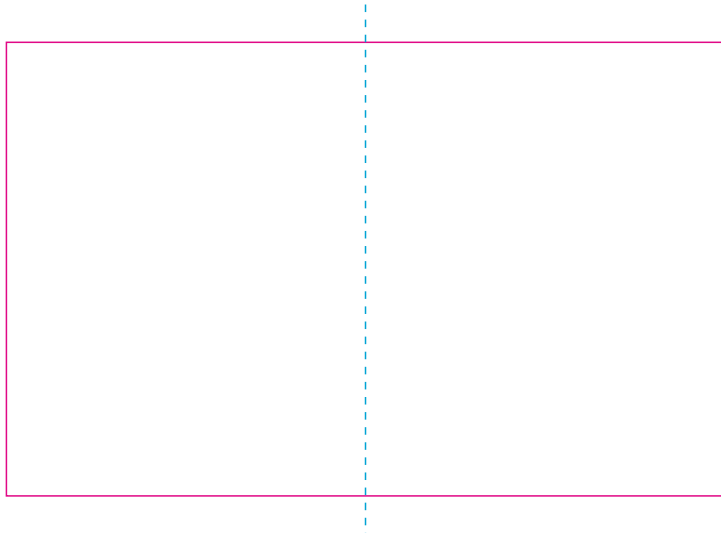

ER 1

ER 2

RS

With rotary screen printing technology the product can only be printed on the opposite side of the handle, please do not position the design on the right or left handed side.

————— Edge of graphics

----- centerlines

resolution: min. 300 DPI

colours: CMYK

formats: TIFF, PDF, EPS, AI, CDR

The pink outline the maximum size of graphic visible on the product.

The black outline indicates the edge of the product.

The blue dash line indicates the center line of the left, right and middle side of object.