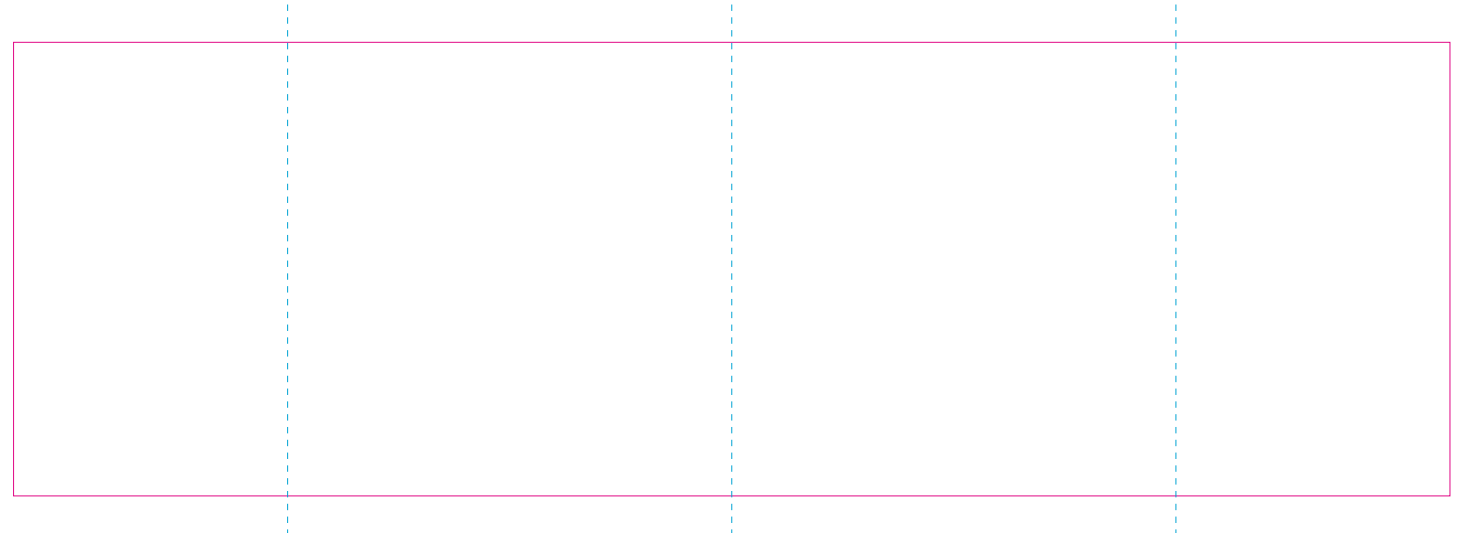

ER 1

ER 2

RS

With rotary screen printing technology the product can only be printed on the opposite side of the handle, please do not position the design on the right or left handed side.

————— Edge of graphics

----- centerlines

resolution: min. 300 DPI

colours: CMYK

formats: TIFF, PDF, EPS, AI, CDR

The pink outline the maximum size of graphic visible on the product.

The black outline indicates the edge of the product.

The blue dash line indicates the center line of the left, right and middle side of object.