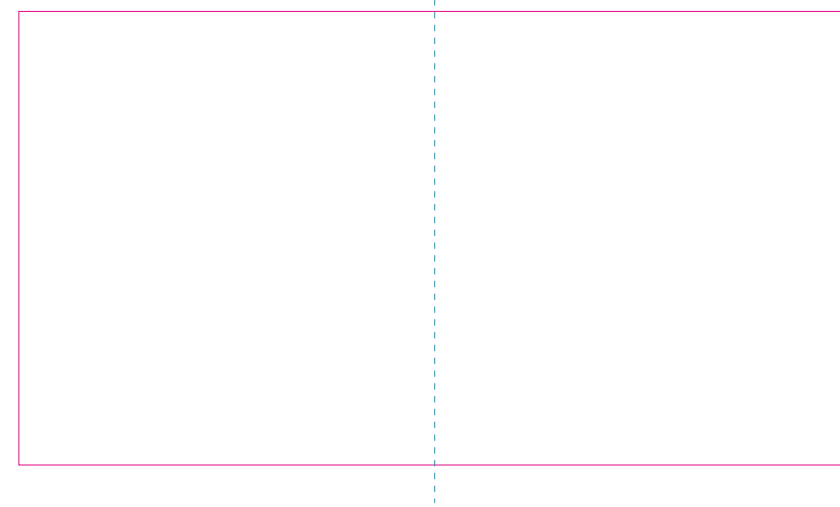

ER 1

ER 2

RS

With rotary screen printing technology the product can only be printed on the opposite side of the handle, please do not position the design on the right or left handed side.

————— Edge of graphics

----- centerlines

resolution: min. 300 DPI

colours: CMYK

formats: TIFF, PDF, EPS, AI, CDR

The pink outline the maximum size of graphic visible on the product.

The black outline indicates the edge of the product.

The blue dash line indicates the center line of the left, right and middle side of object.