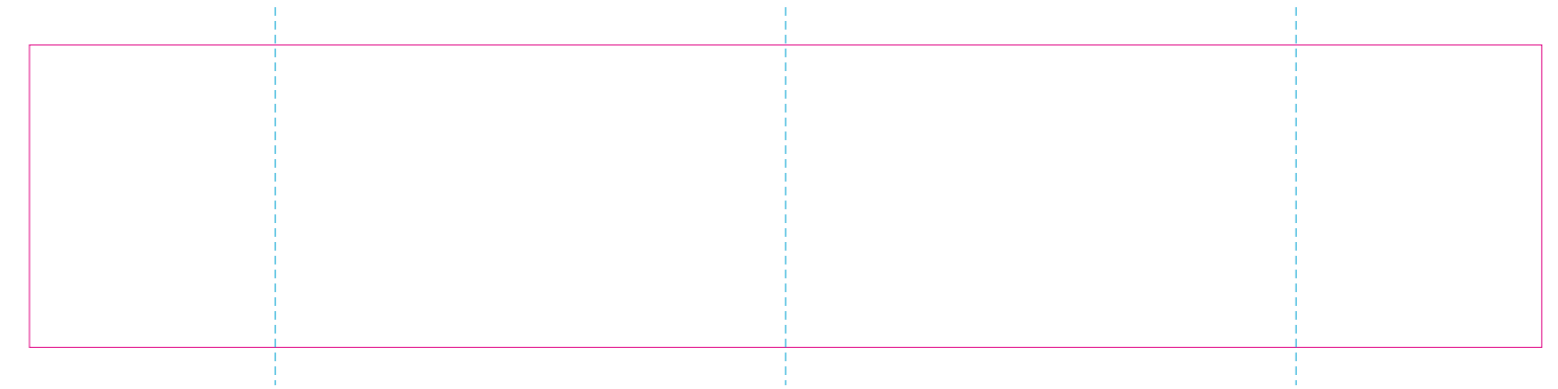

ER 2, RUV

RS

ER 1

— Edge of graphics

- - - centerlines

file format: vector

colours: in one color

formats: PDF, EPS, AI, CDR

The pink outline the maximum size of graphic visible on the product.

The blue dash line indicates the center line of the left, right and middle side of object.