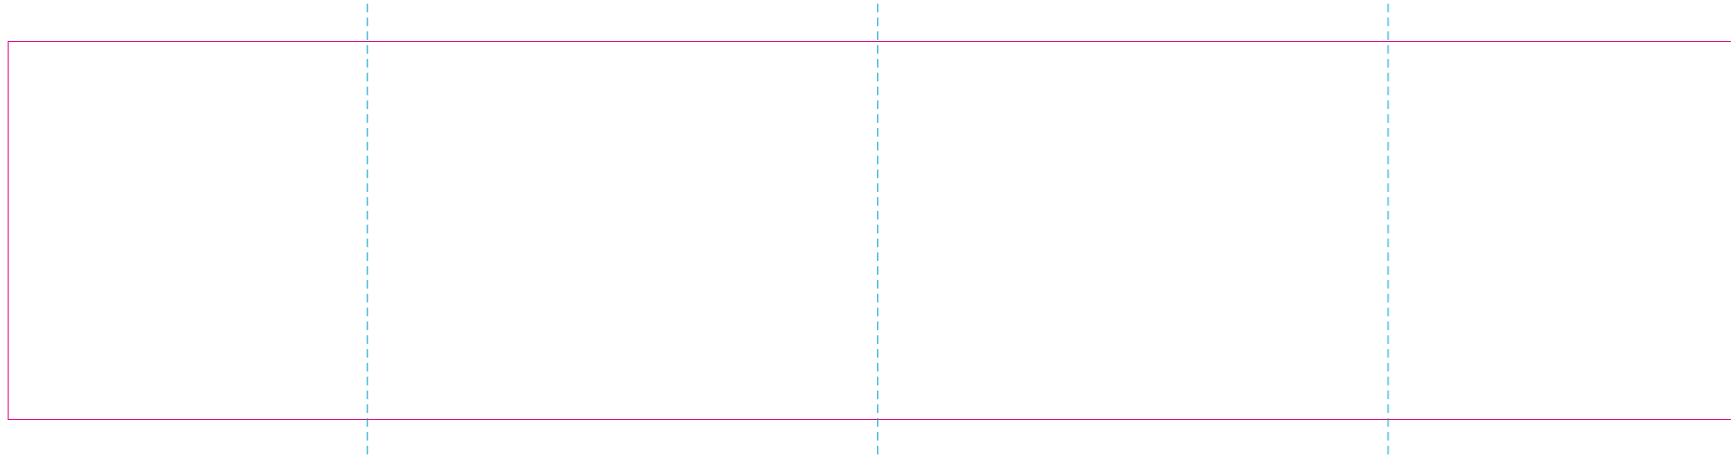

ER 2, RUV

RS

ER 1

— Edge of graphics

- - - centerlines

file format: vector

colours: in one color

formats: PDF, EPS, AI, CDR

The pink outline the maximum size of graphic visible on the product.

The blue dash line indicates the center line of the left, right and middle side of object.