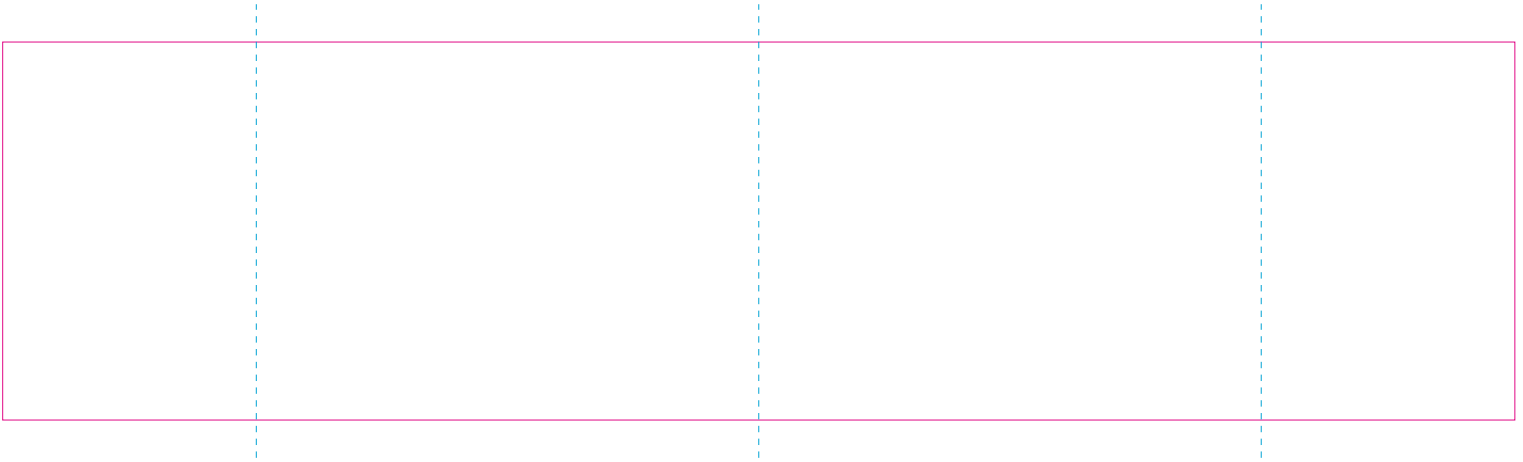

C

— Edge of graphics

- - - - - centerlines

resolution: min. 300 DPI

colours: CMYK

formats: TIFF, PDF, EPS, AI, CDR

The pink outline the maximum size of graphic visible on the product.

The blue dash line indicates the center line of the left, right and middle side of object.