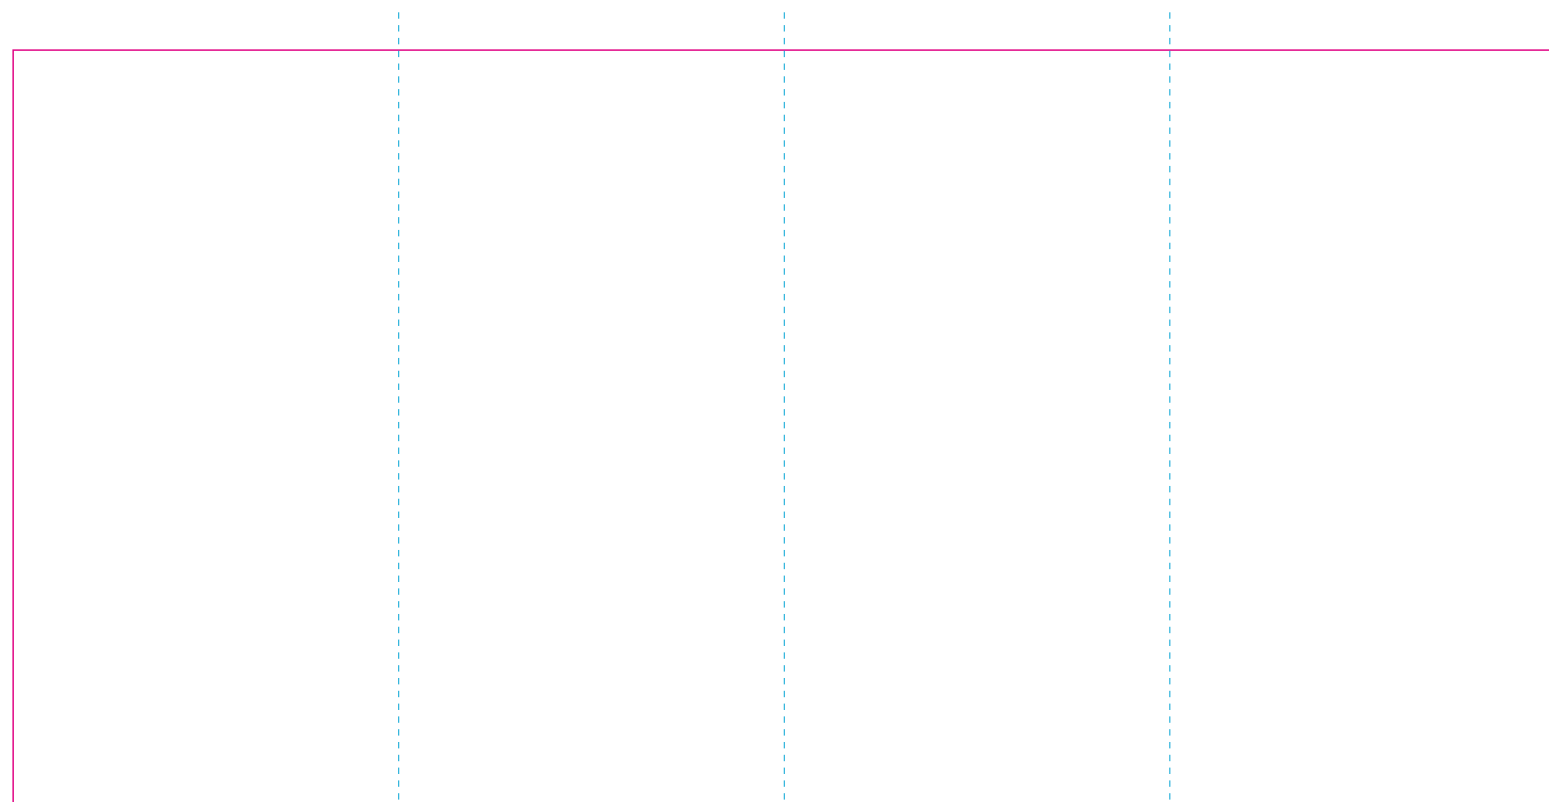

ER 1

ER 2

RS

RUV

— Edge of product

- - - centerlines

resolution: min. 300 DPI

colours: CMYK

formats: TIFF, PDF, EPS, AI, CDR

The pink outline the maximum size of graphic visible on the product.

The blue dash line indicates the center line of the left, right and middle side of object.