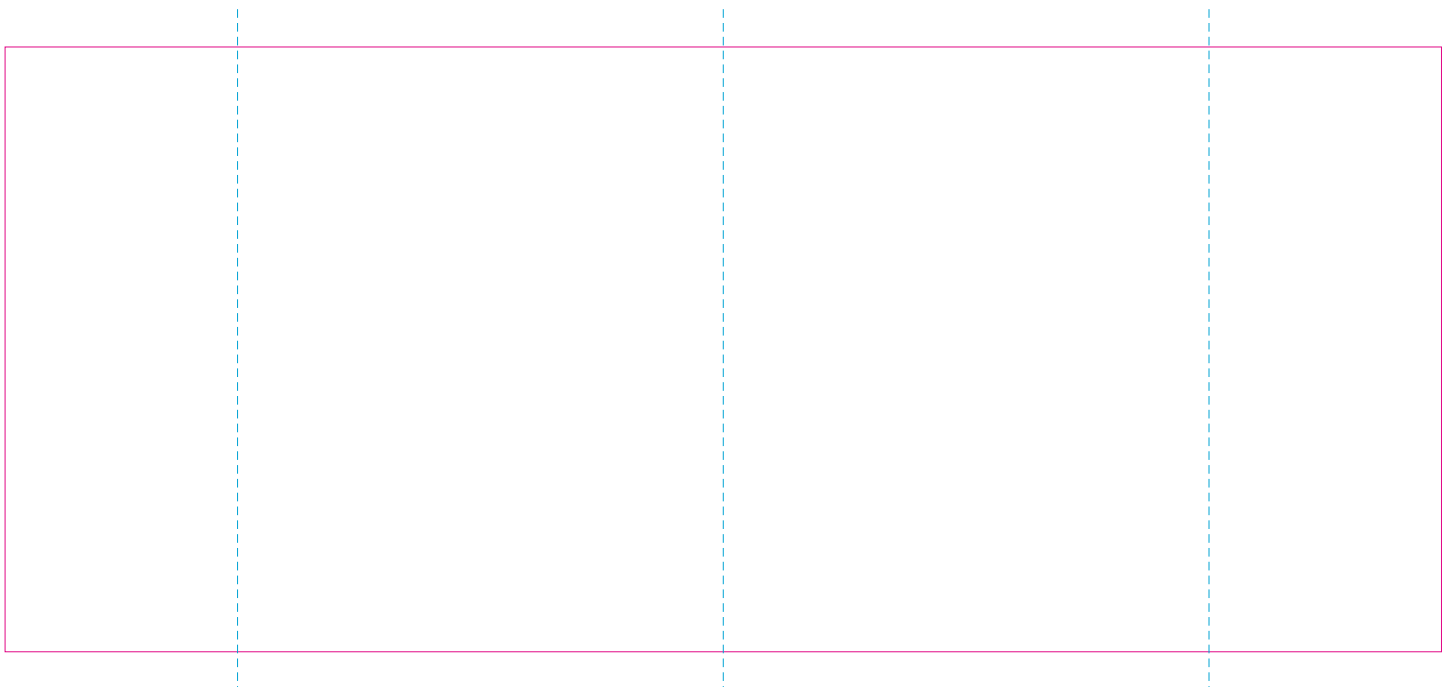

ER 1, RS

With rotary screen printing technology the product can only be printed on the opposite side of the handle, please do not position the design on the right or left handed side.

ER 2, C3

— Edge of graphics

- - - centerlines

resolution: min. 300 DPI

colours: CMYK

formats: TIFF, PDF, EPS, AI, CDR

The pink outline the maximum size of graphic visible on the product.

The blue dash line indicates the center line of the left, right and middle side of object.