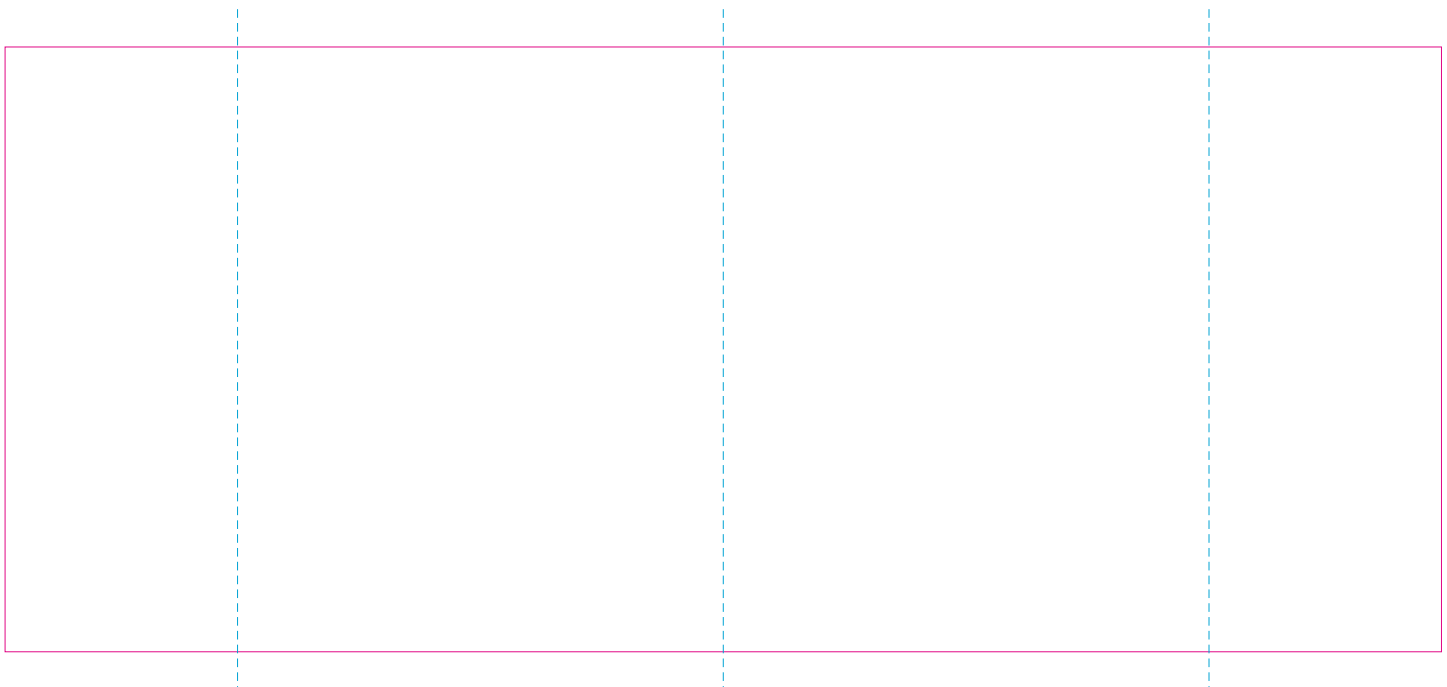

## ER 1, RS

With rotary screen printing technology the product can only be printed on the opposite side of the handle, please do not position the design on the right or left handed side.

## ER 2, C

— Edge of graphics

- - - centerlines

resolution: min. 300 DPI

colours: CMYK

formats: TIFF, PDF, EPS, AI, CDR

The pink outline the maximum size of graphic visible on the product.

The blue dash line indicates the center line of the left, right and middle side of object.