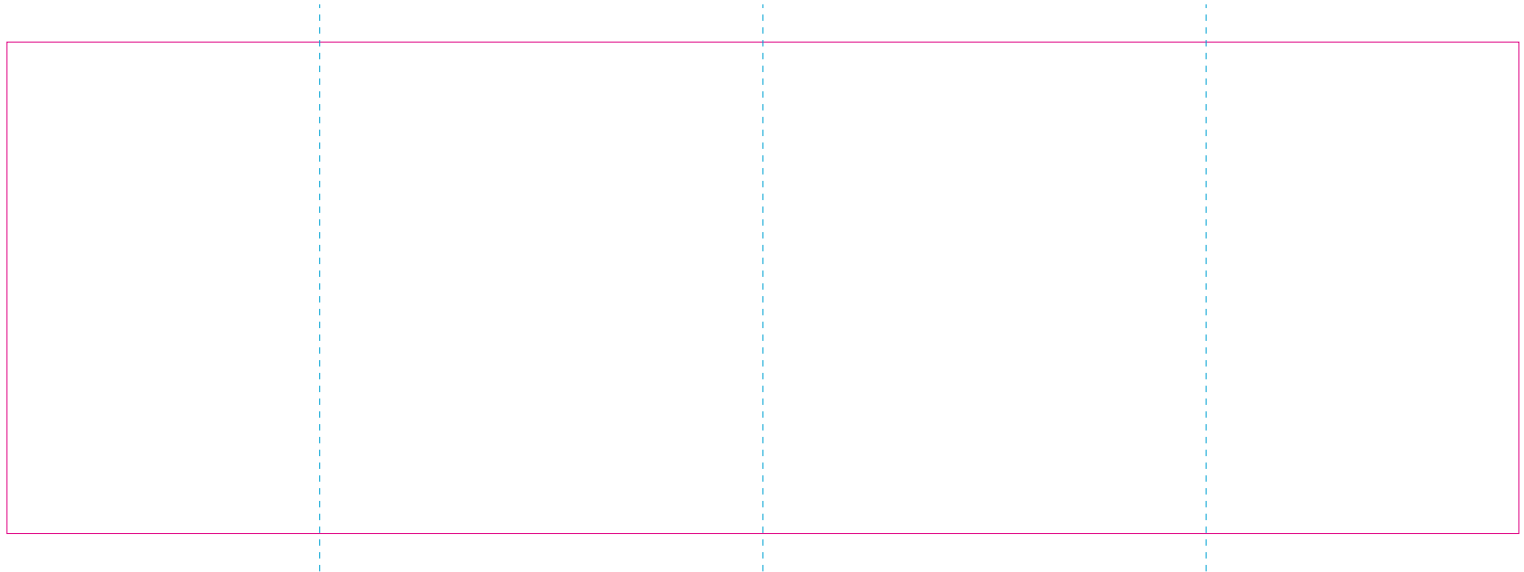

RS

— Edge of graphics

- - - centerlines

resolution: min. 300 DPI

colours: CMYK

formats: TIFF, PDF, EPS, AI, CDR

The pink outline the maximum size of graphic visible on the product.

The blue dash line indicates the center line of the left, right and middle side of object.