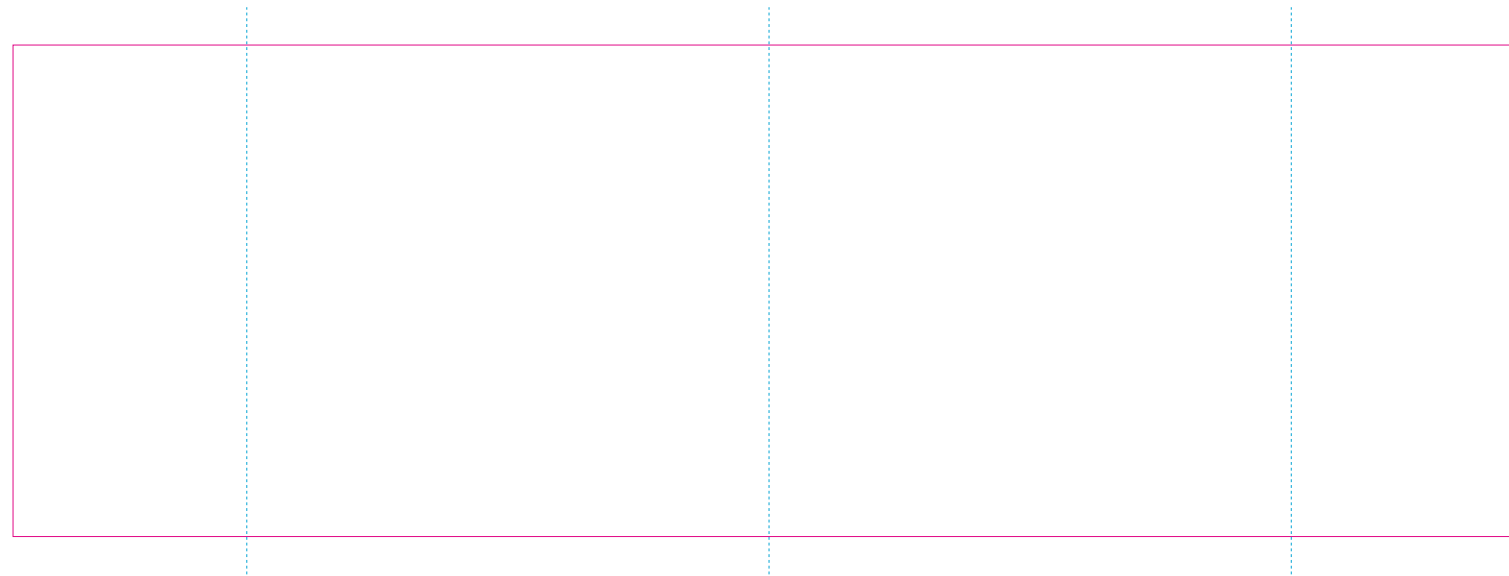

ER 2

ER 1

RS

With rotary screen printing technology the product can only be printed on the opposite side of the handle, please do not position the design on the right or left handed side.

— Edge of graphics

- - - centerlines

resolution: min. 300 DPI

colours: CMYK

formats: TIFF, PDF, EPS, AI, CDR

The pink outline the maximum size of graphic visible on the product.

The blue dash line indicates the center line of the left, right and middle side of object.