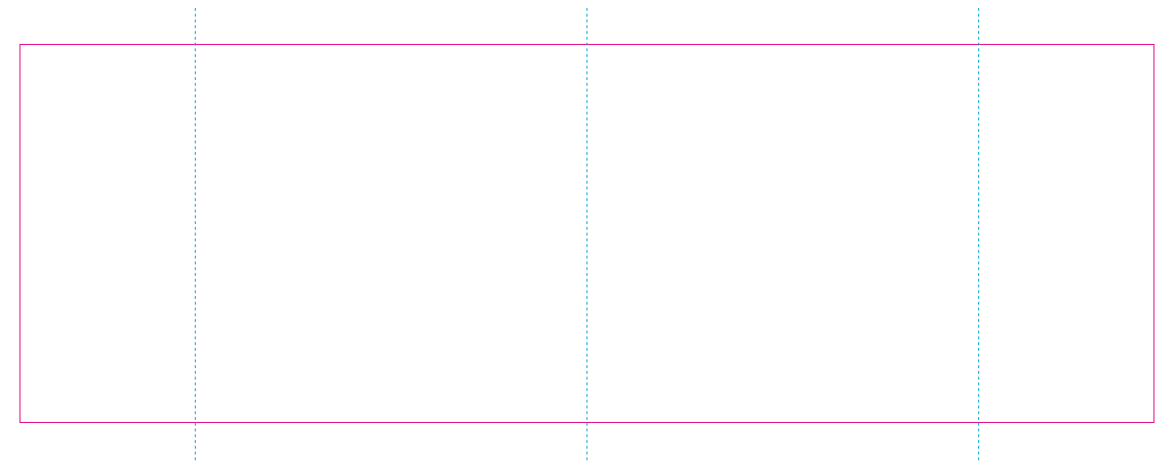

RUV, ER 2

RS

ER 1

— Edge of graphics

- - - centerlines

resolution: min. 300 DPI

colours: CMYK

formats: TIFF, PDF, EPS, AI, CDR

The pink outline the maximum size of graphic visible on the product.

The blue dash line indicates the center line of the left, right and middle side of object.