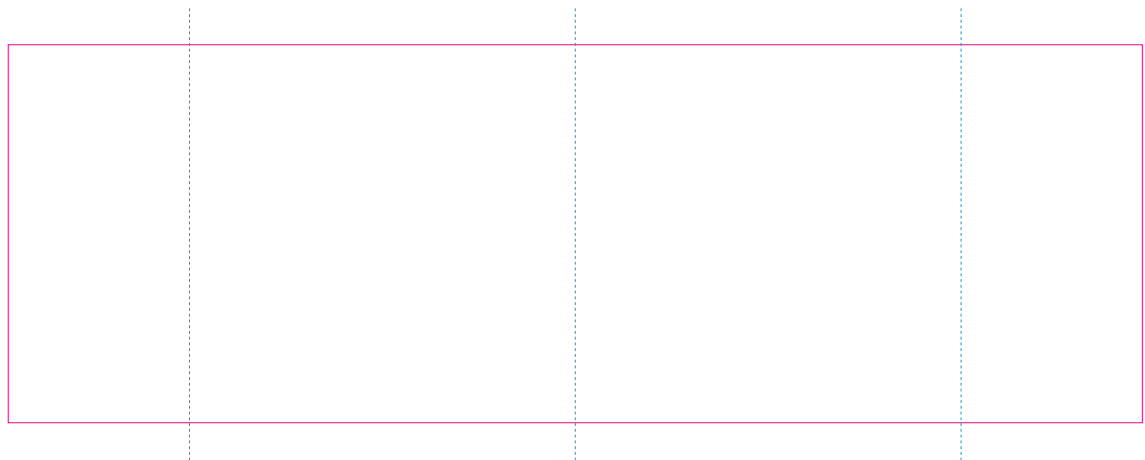

RUV

RS

— Edge of graphics

- - - centerlines

resolution: min. 300 DPI

colours: CMYK

formats: TIFF, PDF, EPS, AI, CDR

The pink outline the maximum size of graphic visible on the product.

The blue dash line indicates the center line of the left, right and middle side of object.