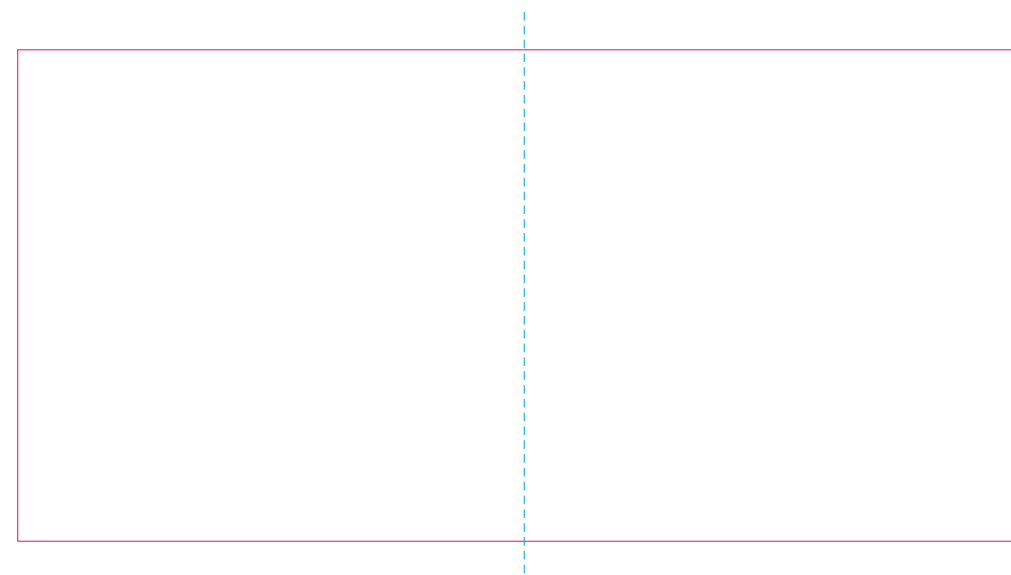

ER 2

ER 1

RS

— Edge of graphics

- - - centerlines

file format: vector
colours: in one color
formats: PDF, EPS, AI, CDR

The pink outline the maximum size of graphic visible on the product.
The blue dash line indicates the center line of the left, right and middle side of object.

With rotary screen printing technology the product can only be printed on the opposite side of the handle, please do not position the design on the right or left handed side.