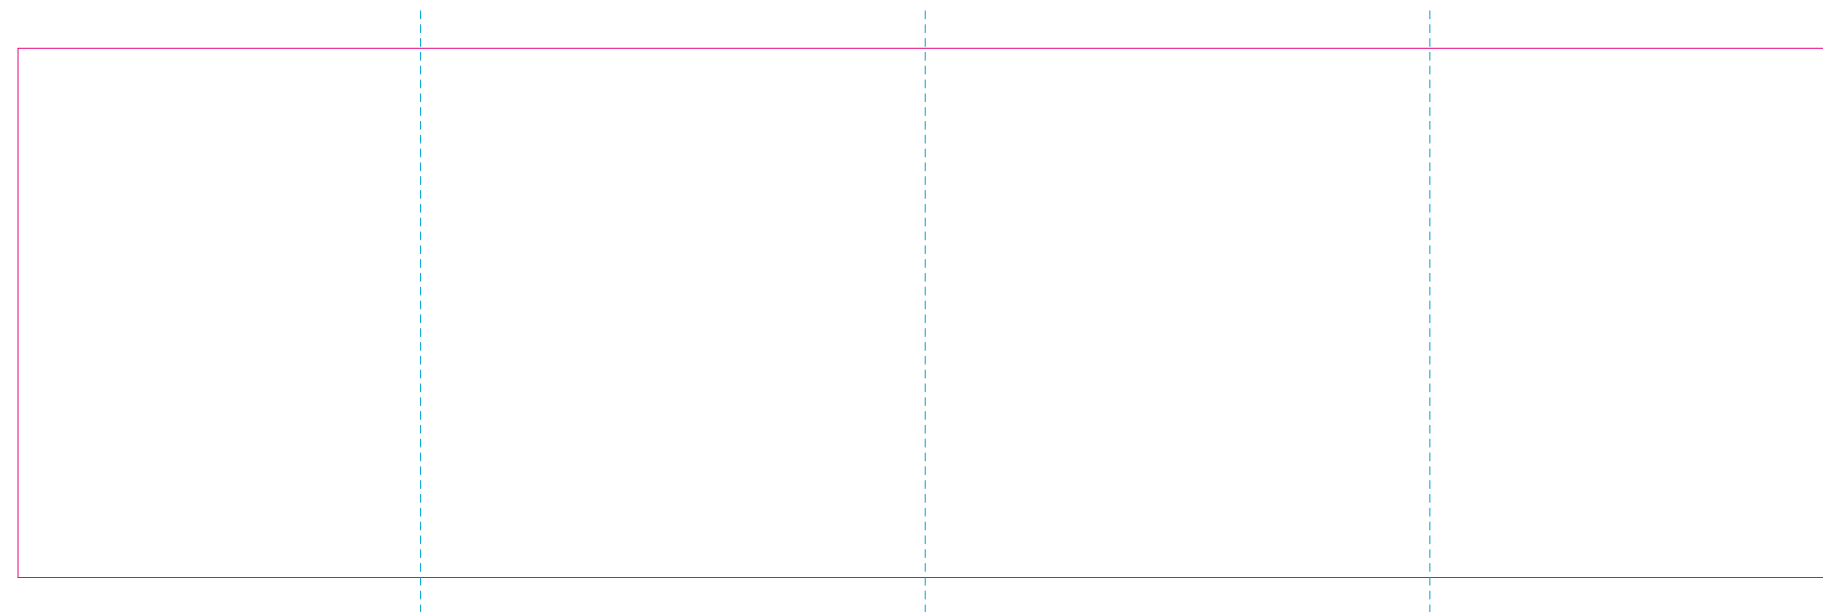

ER 2

ER 1

RS

— Edge of graphics

- - - centerlines

file format: vector
colours: in one color
formats: PDF, EPS, AI, CDR

The pink outline the maximum size of graphic visible on the product.
The blue dash line indicates the center line of the left, right and middle side of object.

With rotary screen printing technology the product can only be printed on the opposite side of the handle, please do not position the design on the right or left handed side.