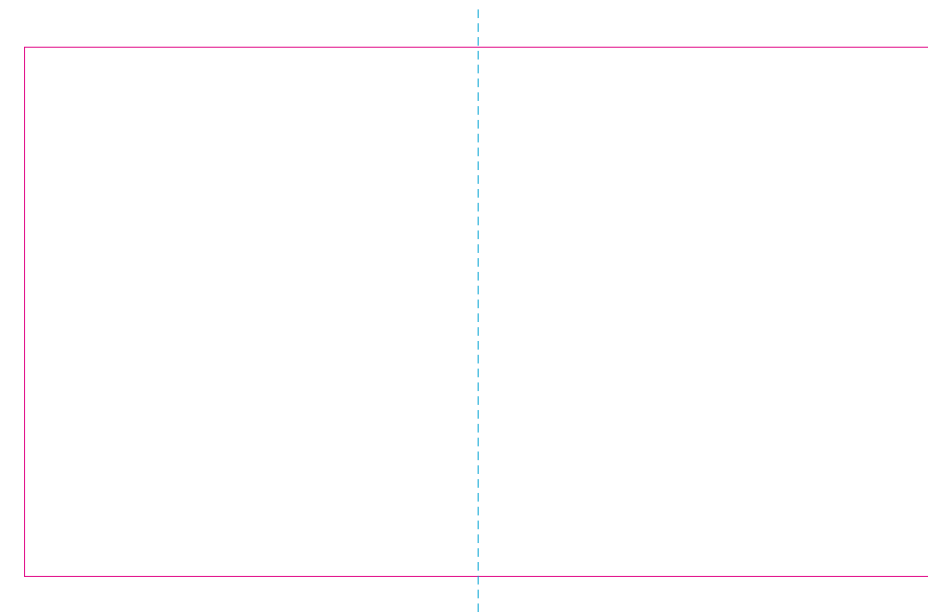

ER 2

ER 1

RS

— Edge of graphics

- - - centerlines

file format: vector
colours: in one color
formats: PDF, EPS, AI, CDR

The pink outline the maximum size of graphic visible on the product.
The blue dash line indicates the center line of the left, right and middle side of object.

With rotary screen printing technology the product can only be printed on the opposite side of the handle, please do not position the design on the right or left handed side.