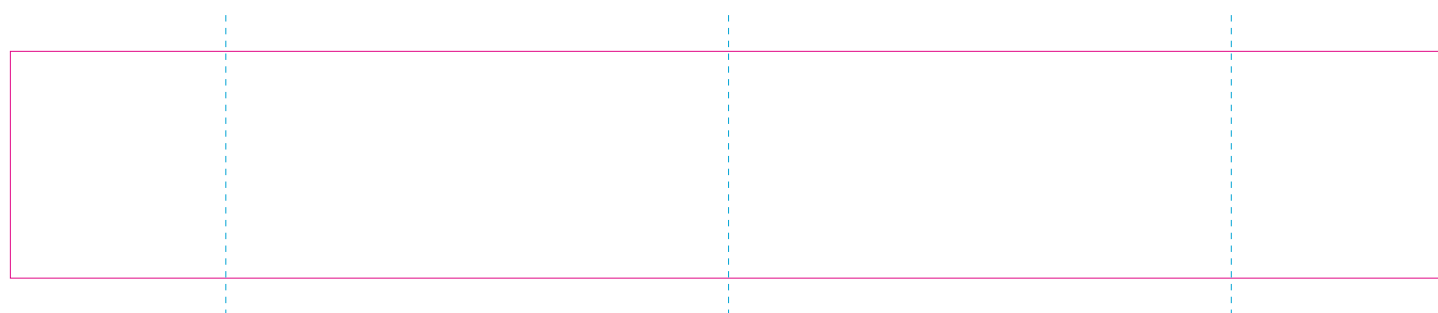

RUV

RS

ER 2

ER 1

— Edge of graphics

- - - centerlines

resolution: min. 300 DPI  
colours: CMYK  
formats: TIFF, PDF, EPS, AI, CDR

The pink outline the maximum size of graphic visible on the product.  
The blue dash line indicates the center line of the left, right and middle side of object.