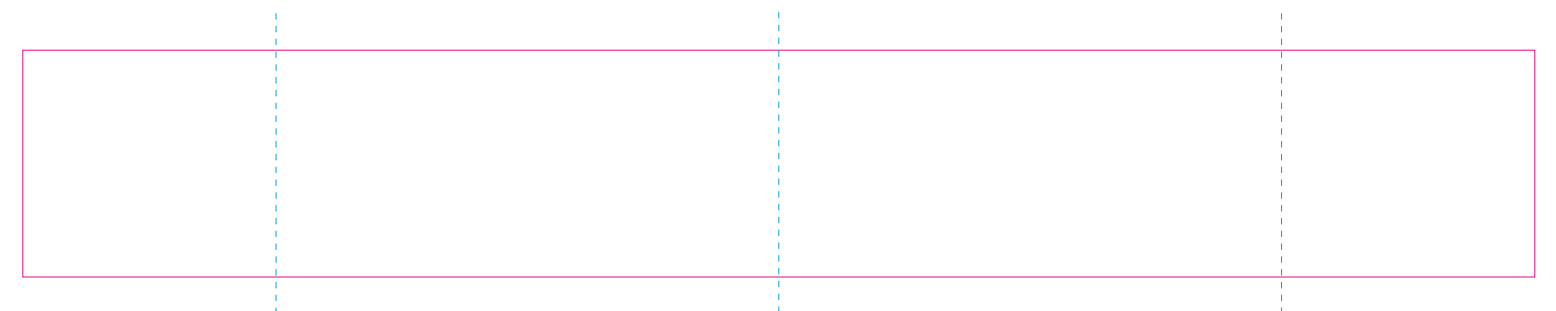

RUV

RS

ER 2

ER 1

— Edge of graphics

- - - centerlines

resolution: min. 300 DPI  
colours: CMYK  
formats: TIFF, PDF, EPS, AI, CDR

The pink outline the maximum size of graphic visible on the product.  
The blue dash line indicates the center line of the left, right and middle side of object.