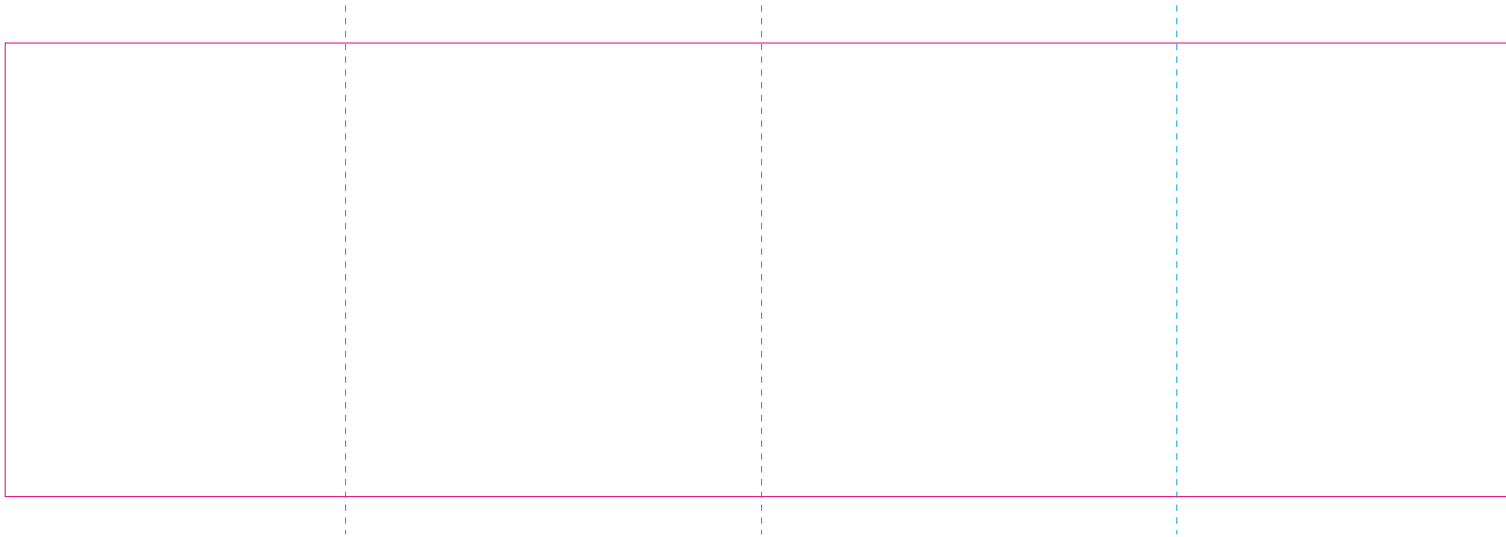

RS

—— Edge of graphics

----- centerlines

file format: vector
colours: in one color
formats: PDF, EPS, AI, CDR

The pink outline the maximum size of graphic visible on the product.
The blue dash line indicates the center line of the left, right and middle side of object.