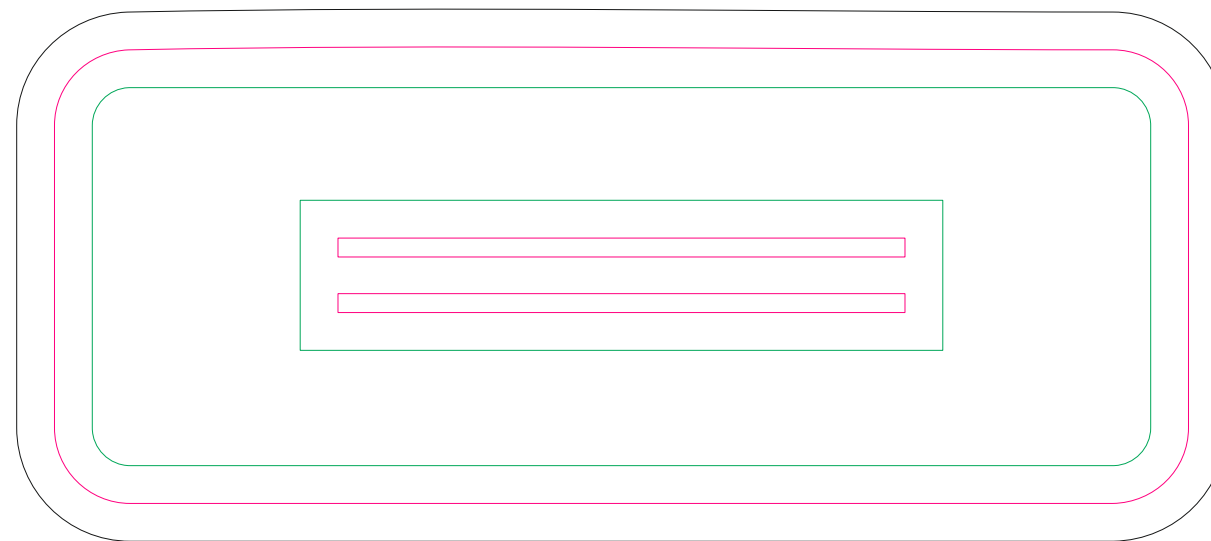

BACK

FRONT

- Margin
- Edge of product
- Bleed limit 5-5 mm (background must fill it)

resolution: min. 300 DPI
 colours: CMYK
 formats: TIFF, PDF, EPS, AI, CDR

The green line indicates the area all non-background object-texts, logos, etc.
 The pink outline the maximum size of graphic visible on the product.
 The black line indicates the size of the required graphics including bleed.