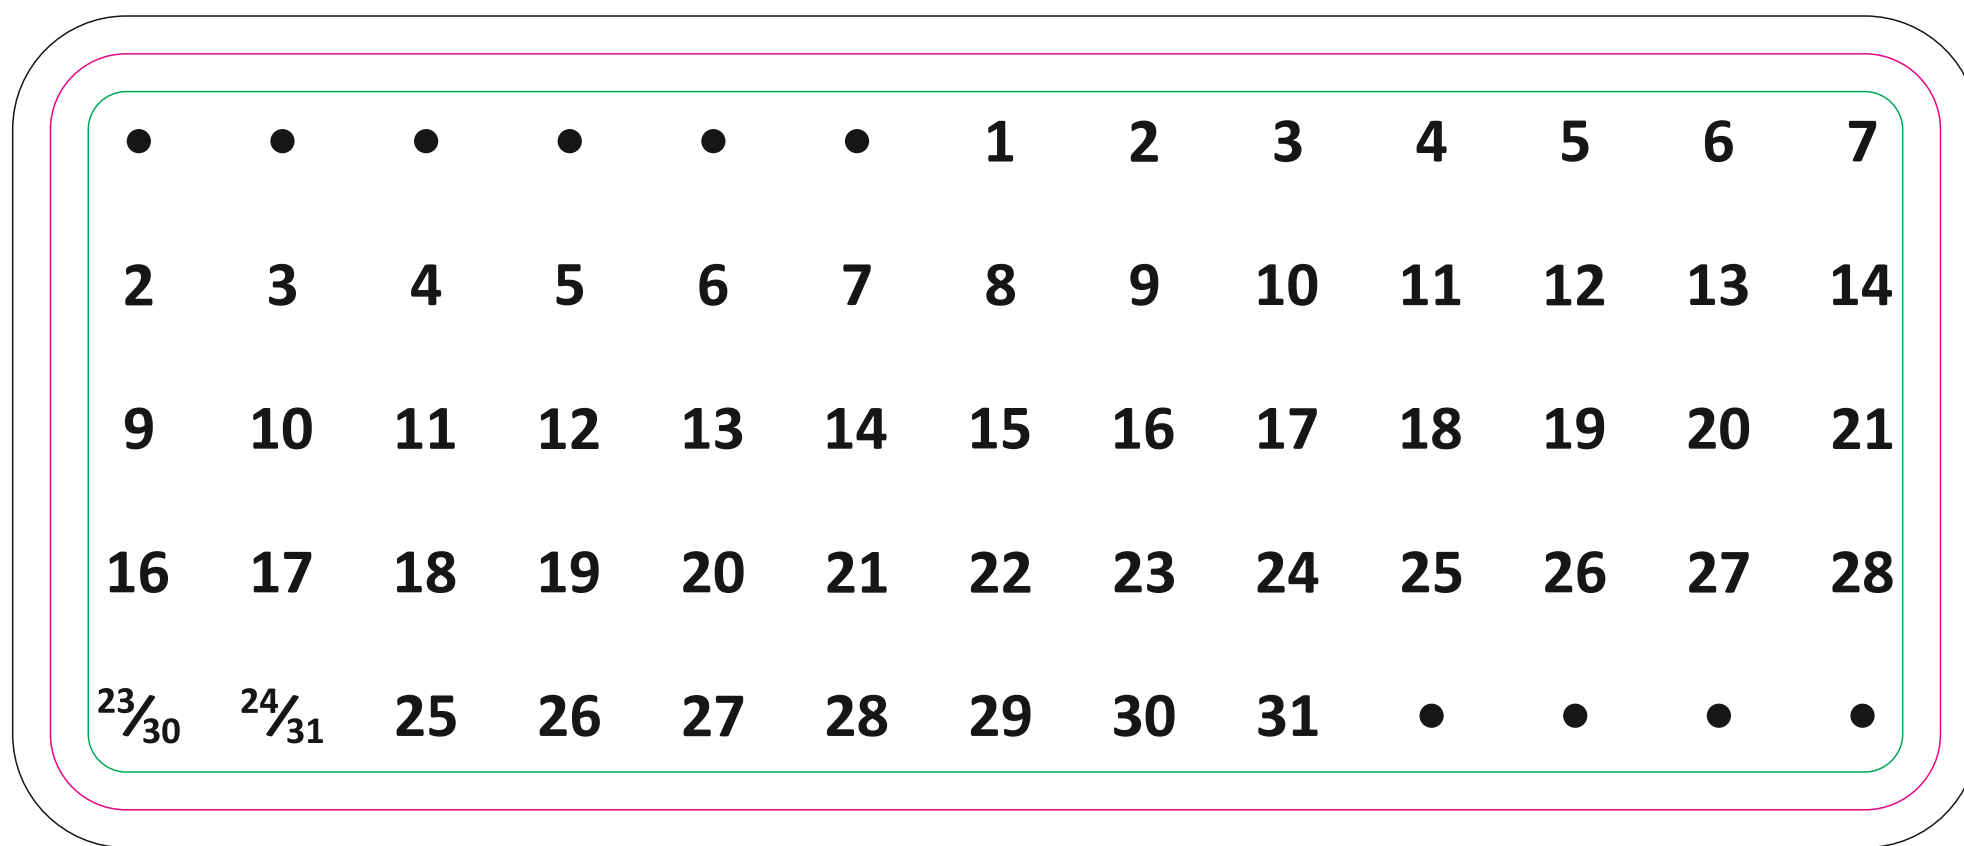

BACK

FRONT

- Margin
- Edge of product
- Bleed limit 5-5 mm (background must fill it)

resolution: min. 300 DPI
 colours: CMYK
 formats: TIFF, PDF, EPS, AI, CDR

The green line indicates the area all non-background object-texts, logos, etc.
 The pink outline the maximum size of graphic visible on the product.
 The black line indicates the size of the required graphics including bleed.